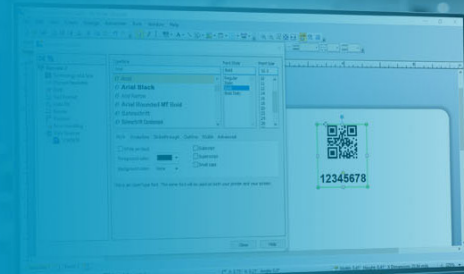

BarTender Software

On-Premises Software

The World's Most Trusted Solution For
Labeling, Marking, And Coding

BarTender Software provides ready-to-use label design tools, advanced database connectivity, industry-leading integrations, and on-demand printing to enable standardization, accuracy, and visibility across your operations.

BarTender Software empowers your mission-critical labeling

Ensure label accuracy and compliance

Easily generate barcode labels and RFID tags with easy-to-use design tools usable by everyone – regardless of proficiency. BarTender supports the latest barcode and labeling standards including GS1, RFID, UDI, GHS, FDA, and more.

Automate your label printing workflow

Optimize your business processes and create new ones by integrating to any business system or application using the method that best fits your needs, such as the industry's only REST API or no-code Integration Builder.

Increase label document efficiency and accountability

Enhance label template management with a secure, central repository for your documents and revision control with file check-in and check-out. Develop new workflows to track the status of your label files from start to finish.